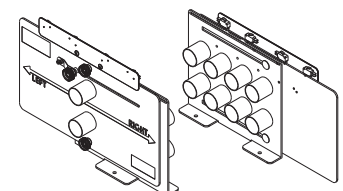

Ogni microinterruttore dispone di tre morsetti

- Morsetto 1 - comune
- Morsetto 2 - normalmente chiuso
- Morsetto 3 - normalmente aperto

Installation of the microswitch allows you to control the position of the manual selector even remotely and to run the systems to which they are connected.

This kit is essential to indicate the position of the selector to any control panel, for example Control Panel Drive art. AP4200.00.01, Nova 3 integrated motor art. AP1000.50.03, or the integrated panel of the boiler.

Each microswitch has three terminals

- Terminal 1 - common
- Terminal 2 - normally closed
- Terminal 3 - normally open

Modello microinterruttore 2 vie Model Micro 2-ways	Unità Unit	Art. AP91AZ.50.00
Voltaggio massimo/Maximum voltage	V	12
Corrente massima/Maximum current	A	1

Modello microinterruttore 4 vie Model Micro 4-ways	Unità Unit	Art. AP91AZ.50.01
Voltaggio massimo/Maximum voltage	V	12
Corrente massima/Maximum current	A	1

Selettore due vie  
Two-ways selector

Selettore quattro vie  
Four-ways selector