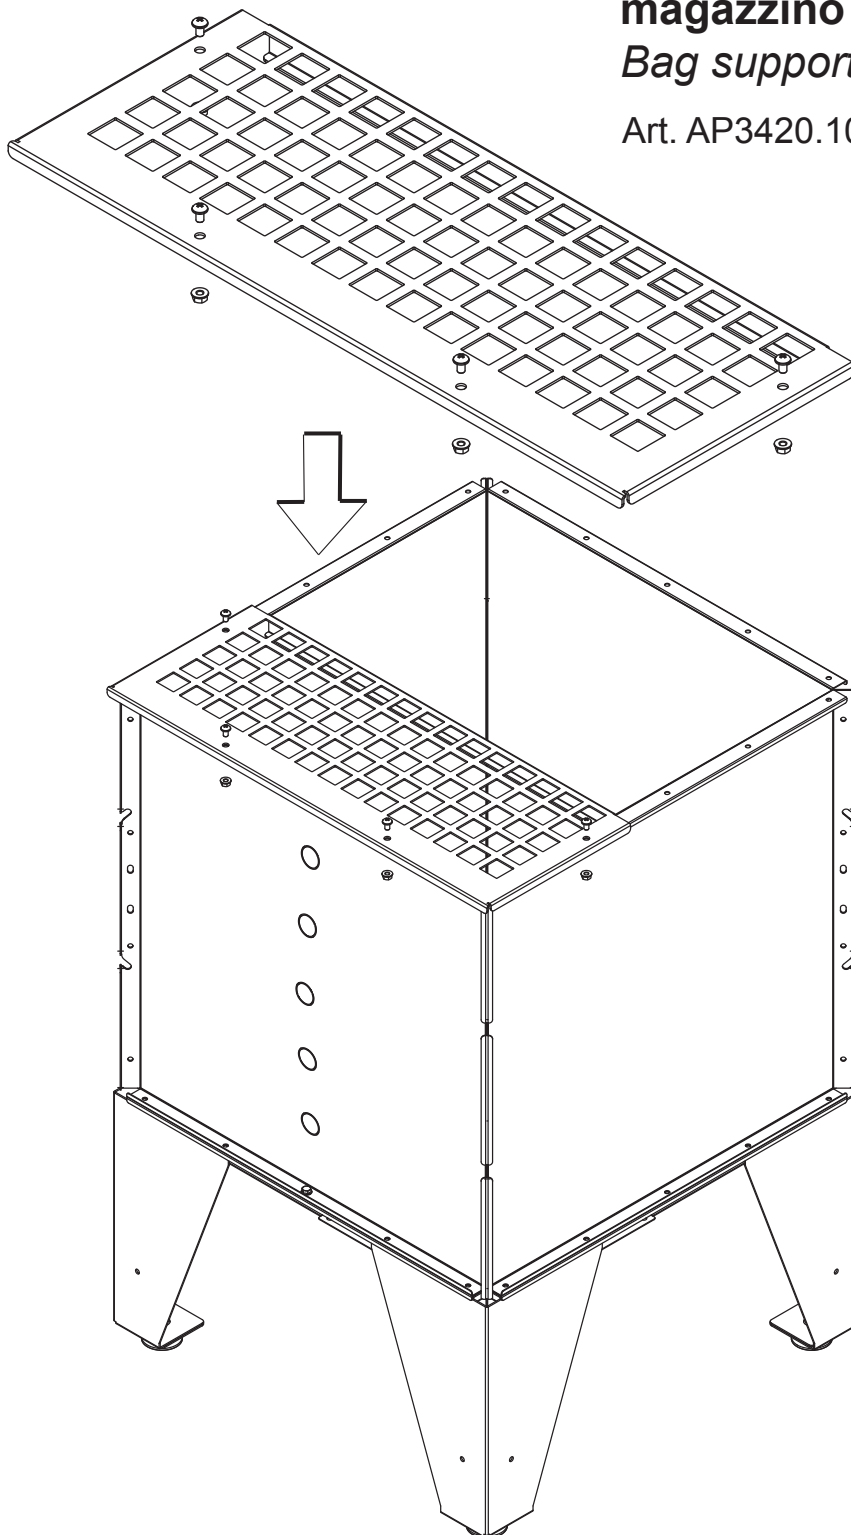

ADVANCE

Easy Moving 

CE

Griglia appoggia sacco per magazzino MIDI
Bag support grid for MIDI tank
Art. AP3420.10.02

-  (4x)
-  (4 x)

info@advanceeasymoving.com
advanceeasymoving.com